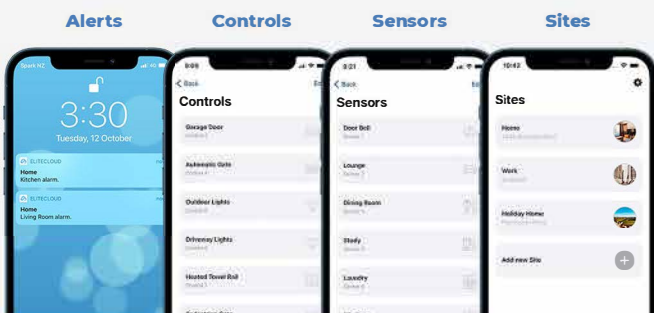

EliteControl 'Infinity Series' provides an unprecedented level of alarm, access & automation integration. This flexibility makes the EC paramount for general residential to luxurious homes & small to medium commercial premises.

Infinity series is completely modular, creating a versatile solution that saves excess hardware & labour in every installation.

Kit Includes

2/5 Year **Warranty**

- EC security & control panel
- EC-KP W slimline touch interface keypad
- OPT-FLX-S-ST sensor x 2
- DM12-7.5 SLA battery
- PS209-R internal & EC-SIREN external sounders
- EC-PLAS CAB enclosure with 16VAC 1.4A supply

Optional App Interface Upgrade

EliteCloud

www.elitecloud.co.nz

- Plug & Play
- Pre-programmed
- Push notification alerts
- Apple or Android Compatible
- Proudly NZ Designed & Manufactured
- Select from more than 80 notification options
- Bank level encryption
- Hardware sold separately (order code EC-IoT)

EliteCloud